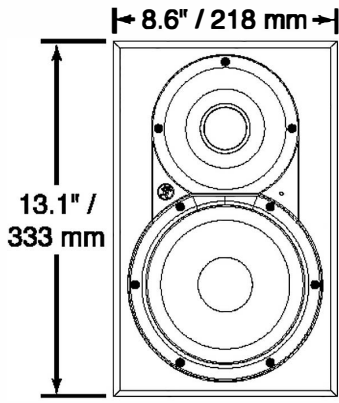

XR624:

Dimensions:	
Height:	13.1 in / 333 mm
Width:	8.6 in / 218 mm
Depth:	12.6 in / 320 mm
Weight:	23.4 lb / 10.6 kg

XR824:

Dimensions:	
Height:	16.8 in / 427 mm
Width:	10.8 in / 274 mm
Depth:	13.8 in / 351 mm
Weight:	34.6 lb / 15.7 kg

XR624 Dimensions

XR824 Dimensions