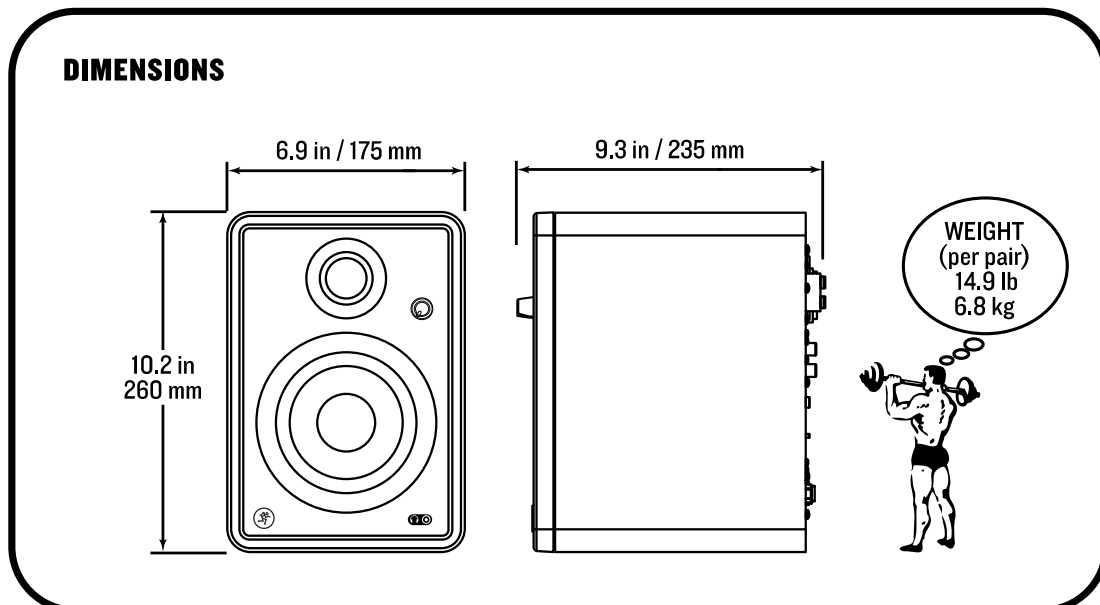

Physical Properties

CR3-X:	
Height:	8.1 in / 206 mm
Width:	5.5 in / 140 mm
Depth:	7.1 in / 180 mm
Weight:	7.8 lb / 3.5 kg
CR4-X:	
Height:	8.9 in / 225 mm
Width:	6.1 in / 155 mm
Depth:	8.3 in / 210 mm
Weight:	10.1 lb / 4.6 kg
CR5-X:	
Height:	10.2 in / 260 mm
Width:	6.9 in / 175 mm
Depth:	9.3 in / 235 mm
Weight:	14.9 lb / 6.8 kg

CR3-X Dimensions

CR4-X Dimensions

CR5-X Dimensions

CR-X Multimedia Monitors Block Diagram