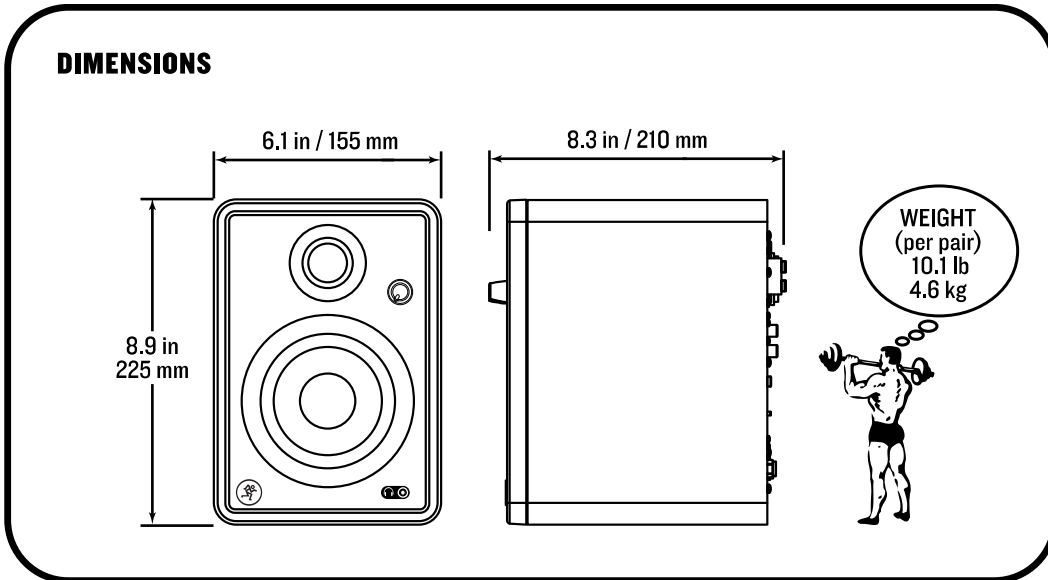

Physical Properties

CR3-X:	
Height:	8.1 in / 206 mm
Width:	5.5 in / 140 mm
Depth:	7.1 in / 180 mm
Weight:	7.8 lb / 3.5 kg
CR4-X:	
Height:	8.9 in / 225 mm
Width:	6.1 in / 155 mm
Depth:	8.3 in / 210 mm
Weight:	10.1 lb / 4.6 kg
CR5-X:	
Height:	10.2 in / 260 mm
Width:	6.9 in / 175 mm
Depth:	9.3 in / 235 mm
Weight:	14.9 lb / 6.8 kg

CR3-X Dimensions

CR4-X Dimensions

CR5-X Dimensions

CR-X Multimedia Monitors Block Diagram