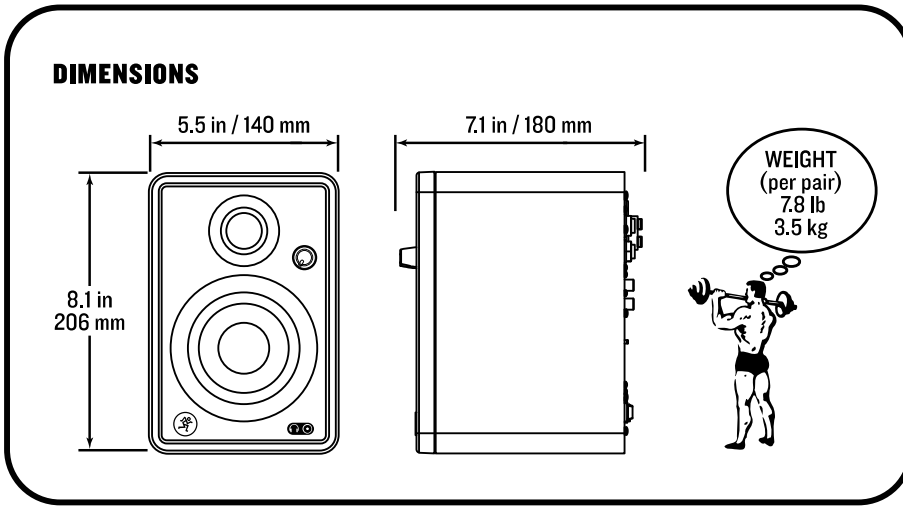

CR3-X Dimensions