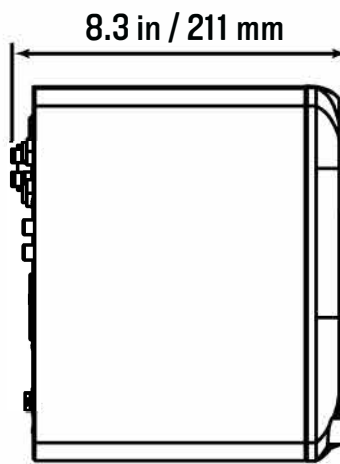

CR3.5BT

Size (H x W x D): 8.1 x 5.5 x 7.1 in // 206 x 140 x 180 mm
Weig ht:..... 8.1 lb // 3.7 kg

CR4.5BT

Size (H x W x D): 8.9 x 6.1 x 8.3 in // 226 x 155 x 211 mm
Weig ht:..... 9.9 lb // 4.5 kg

CR5BT

Size (H x W x D): 10.3 x 6.9 x 9.3 in // 262 x 175 x 236 mm
Weig ht:..... 15.3 lb // 6.9 kg

CR8BT

Size (H x W x D): 14.8 x 9.9 x 13.6 in // 376 x 251 x 345 mm
Weig ht:..... 35.3 lb // 16.0 kg

About

Part Number, Rev and Date:..... SW1476, Rev B, October 2024

Disclaimer

LOUD Audio, LLC. is always striving to improve our products by incorporating new and improved materials, components, and manufacturing methods. Therefore, we reserve the right to change these specifications at any time without notice. The "Running Man" is a registered trademark of LOUD Audio, LLC. All other brand names mentioned are trademarks or registered trademarks of their respective holders, and are hereby acknowledged.

Please check our website for any updates to this Owner's Manual: www.mackie.com.
©2024 LOUD Audio, LLC. All right All right All rights reserved.

CR3.5BT Dimensions

DIMENSIONS

CR4.5BT Dimensions

DIMENSIONS

CR5BT Dimensions

DIMENSIONS

CR8BT Dimensions

DIMENSIONS

CR3.5BT and CR4.5BT Block Diagram