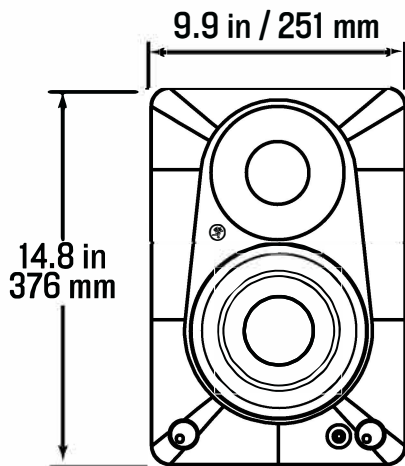

CR3.5BT

Size (H x W x D): 8.1 x 5.5 x 7.1 in // 206 x 140 x 180 mm
Weig ht:..... 8.1 lb // 3.7 kg

CR4.5BT

Size (H x W x D): 8.9 x 6.1 x 8.3 in // 226 x 155 x 211 mm
Weig ht:..... 9.9 lb // 4.5 kg

CR5BT

Size (H x W x D): 10.3 x 6.9 x 9.3 in // 262 x 175 x 236 mm
Weig ht:..... 15.3 lb // 6.9 kg

CR8BT

Size (H x W x D): 14.8 x 9.9 x 13.6 in // 376 x 251 x 345 mm
Weig ht:..... 35.3 lb // 16.0 kg

About

Part Number, Rev and Date:..... SW1476, Rev B, October 2024

Disclaimer

LOUD Audio, LLC. is always striving to improve our products by incorporating new and improved materials, components, and manufacturing methods. Therefore, we reserve the right to change these specifications at any time without notice. The "Running Man" is a registered trademark of LOUD Audio, LLC. All other brand names mentioned are trademarks or registered trademarks of their respective holders, and are hereby acknowledged.

Please check our website for any updates to this Owner's Manual: www.mackie.com.
©2024 LOUD Audio, LLC. All right All right All rights reserved.

CR3.5BT Dimensions

DIMENSIONS

CR4.5BT Dimensions

DIMENSIONS

CR5BT Dimensions

DIMENSIONS

CR8BT Dimensions

DIMENSIONS

CR3.5BT and CR4.5BT Block Diagram