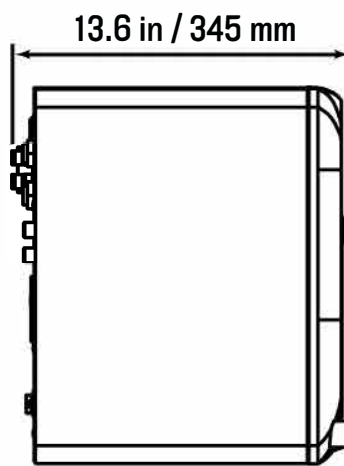

CR3.5BT

Size (H x W x D): 8.1 x 5.5 x 7.1 in // 206 x 140 x 180 mm
Weig ht:..... 8.1 lb // 3.7 kg

CR4.5BT

Size (H x W x D): 8.9 x 6.1 x 8.3 in // 226 x 155 x 211 mm
Weig ht:..... 9.9 lb // 4.5 kg

CR5BT

Size (H x W x D): 10.3 x 6.9 x 9.3 in // 262 x 175 x 236 mm
Weig ht:..... 15.3 lb // 6.9 kg

CR8BT

Size (H x W x D): 14.8 x 9.9 x 13.6 in // 376 x 251 x 345 mm
Weig ht:..... 35.3 lb // 16.0 kg

About

Part Number, Rev and Date:..... SW1476, Rev B, October 2024

Disclaimer

LOUD Audio, LLC. is always striving to improve our products by incorporating new and improved materials, components, and manufacturing methods. Therefore, we reserve the right to change these specifications at any time without notice. The "Running Man" is a registered trademark of LOUD Audio, LLC. All other brand names mentioned are trademarks or registered trademarks of their respective holders, and are hereby acknowledged.

Please check our website for any updates to this Owner's Manual: www.mackie.com.
©2024 LOUD Audio, LLC. All right All right All rights reserved.

CR3.5BT Dimensions

DIMENSIONS

CR4.5BT Dimensions

DIMENSIONS

CR5BT Dimensions

DIMENSIONS

CR8BT Dimensions

DIMENSIONS

CR3.5BT and CR4.5BT Block Diagram