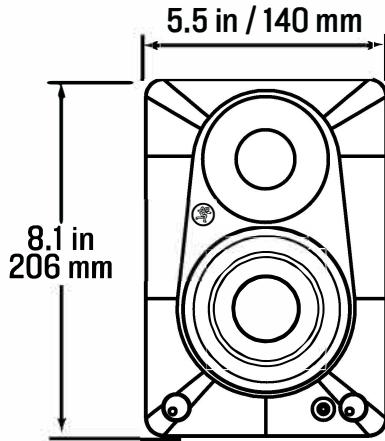

CR3.5BT

Size (H x W x D): 8.1 x 5.5 x 7.1 in // 206 x 140 x 180 mm
Weig ht:..... 8.1 lb // 3.7 kg

CR4.5BT

Size (H x W x D): 8.9 x 6.1 x 8.3 in // 226 x 155 x 211 mm
Weig ht:..... 9.9 lb // 4.5 kg

CR5BT

Size (H x W x D): 10.3 x 6.9 x 9.3 in // 262 x 175 x 236 mm
Weig ht:..... 15.3 lb // 6.9 kg

CR8BT

Size (H x W x D): 14.8 x 9.9 x 13.6 in // 376 x 251 x 345 mm
Weig ht:..... 35.3 lb // 16.0 kg

About

Part Number, Rev and Date:..... SW1476, Rev B, October 2024

Disclaimer

LOUD Audio, LLC. is always striving to improve our products by incorporating new and improved materials, components, and manufacturing methods. Therefore, we reserve the right to change these specifications at any time without notice. The "Running Man" is a registered trademark of LOUD Audio, LLC. All other brand names mentioned are trademarks or registered trademarks of their respective holders, and are hereby acknowledged.

Please check our website for any updates to this Owner's Manual: www.mackie.com.
©2024 LOUD Audio, LLC. All right All right All rights reserved.

CR3.5BT Dimensions

DIMENSIONS

CR4.5BT Dimensions

DIMENSIONS

CR5BT Dimensions

DIMENSIONS

CR8BT Dimensions

DIMENSIONS

CR3.5BT and CR4.5BT Block Diagram