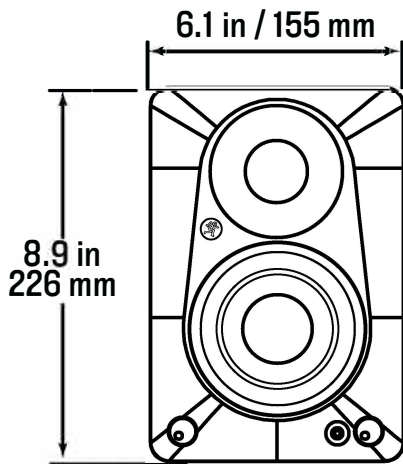

CR3.5BT

Size (H x W x D): 8.1 x 5.5 x 7.1 in // 206 x 140 x 180 mm
Weig ht:..... 8.1 lb // 3.7 kg

CR4.5BT

Size (H x W x D): 8.9 x 6.1 x 8.3 in // 226 x 155 x 211 mm
Weig ht:..... 9.9 lb // 4.5 kg

CR5BT

Size (H x W x D): 10.3 x 6.9 x 9.3 in // 262 x 175 x 236 mm
Weig ht:..... 15.3 lb // 6.9 kg

CR8BT

Size (H x W x D): 14.8 x 9.9 x 13.6 in // 376 x 251 x 345 mm
Weig ht:..... 35.3 lb // 16.0 kg

About

Part Number, Rev and Date:..... SW1476, Rev B, October 2024

Disclaimer

LOUD Audio, LLC. is always striving to improve our products by incorporating new and improved materials, components, and manufacturing methods. Therefore, we reserve the right to change these specifications at any time without notice. The "Running Man" is a registered trademark of LOUD Audio, LLC. All other brand names mentioned are trademarks or registered trademarks of their respective holders, and are hereby acknowledged.

Please check our website for any updates to this Owner's Manual: www.mackie.com.
©2024 LOUD Audio, LLC. All right All right All rights reserved.

CR3.5BT Dimensions

DIMENSIONS

CR4.5BT Dimensions

DIMENSIONS

CR5BT Dimensions

DIMENSIONS

CR8BT Dimensions

DIMENSIONS

CR3.5BT and CR4.5BT Block Diagram