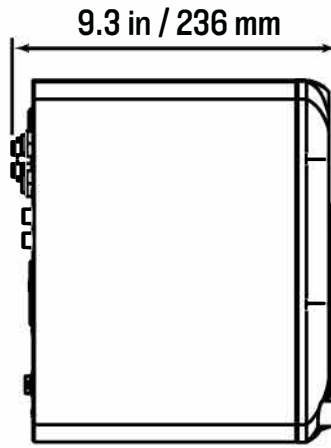

CR3.5BT

Size (H x W x D): 8.1 x 5.5 x 7.1 in // 206 x 140 x 180 mm
Weig ht:..... 8.1 lb // 3.7 kg

CR4.5BT

Size (H x W x D): 8.9 x 6.1 x 8.3 in // 226 x 155 x 211 mm
Weig ht:..... 9.9 lb // 4.5 kg

CR5BT

Size (H x W x D): 10.3 x 6.9 x 9.3 in // 262 x 175 x 236 mm
Weig ht:..... 15.3 lb // 6.9 kg

CR8BT

Size (H x W x D): 14.8 x 9.9 x 13.6 in // 376 x 251 x 345 mm
Weig ht:..... 35.3 lb // 16.0 kg

About

Part Number, Rev and Date:..... SW1476, Rev B, October 2024

Disclaimer

LOUD Audio, LLC. is always striving to improve our products by incorporating new and improved materials, components, and manufacturing methods. Therefore, we reserve the right to change these specifications at any time without notice. The "Running Man" is a registered trademark of LOUD Audio, LLC. All other brand names mentioned are trademarks or registered trademarks of their respective holders, and are hereby acknowledged.

Please check our website for any updates to this Owner's Manual: www.mackie.com.
©2024 LOUD Audio, LLC. All right All right All rights reserved.

CR3.5BT Dimensions

DIMENSIONS

CR4.5BT Dimensions

DIMENSIONS

CR5BT Dimensions

DIMENSIONS

CR8BT Dimensions

DIMENSIONS

CR3.5BT and CR4.5BT Block Diagram