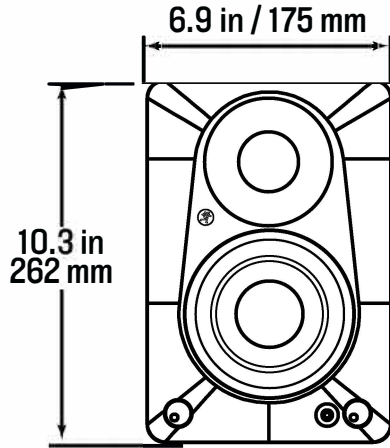

CR3.5BT

Size (H x W x D): 8.1 x 5.5 x 7.1 in // 206 x 140 x 180 mm
Weig ht:..... 8.1 lb // 3.7 kg

CR4.5BT

Size (H x W x D): 8.9 x 6.1 x 8.3 in // 226 x 155 x 211 mm
Weig ht:..... 9.9 lb // 4.5 kg

CR5BT

Size (H x W x D): 10.3 x 6.9 x 9.3 in // 262 x 175 x 236 mm
Weig ht:..... 15.3 lb // 6.9 kg

CR8BT

Size (H x W x D): 14.8 x 9.9 x 13.6 in // 376 x 251 x 345 mm
Weig ht:..... 35.3 lb // 16.0 kg

About

Part Number, Rev and Date:..... SW1476, Rev B, October 2024

Disclaimer

LOUD Audio, LLC. is always striving to improve our products by incorporating new and improved materials, components, and manufacturing methods. Therefore, we reserve the right to change these specifications at any time without notice. The "Running Man" is a registered trademark of LOUD Audio, LLC. All other brand names mentioned are trademarks or registered trademarks of their respective holders, and are hereby acknowledged.

Please check our website for any updates to this Owner's Manual: www.mackie.com.
©2024 LOUD Audio, LLC. All right All right All rights reserved.

CR3.5BT Dimensions

DIMENSIONS

CR4.5BT Dimensions

DIMENSIONS

CR5BT Dimensions

DIMENSIONS

CR8BT Dimensions

DIMENSIONS

CR3.5BT and CR4.5BT Block Diagram