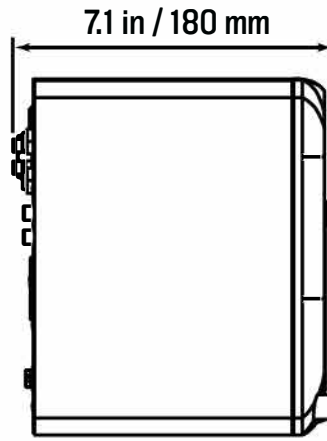

CR3.5BT

Size (H x W x D): 8.1 x 5.5 x 7.1 in // 206 x 140 x 180 mm
Weig ht:..... 8.1 lb // 3.7 kg

CR4.5BT

Size (H x W x D): 8.9 x 6.1 x 8.3 in // 226 x 155 x 211 mm
Weig ht:..... 9.9 lb // 4.5 kg

CR5BT

Size (H x W x D): 10.3 x 6.9 x 9.3 in // 262 x 175 x 236 mm
Weig ht:..... 15.3 lb // 6.9 kg

CR8BT

Size (H x W x D): 14.8 x 9.9 x 13.6 in // 376 x 251 x 345 mm
Weig ht:..... 35.3 lb // 16.0 kg

About

Part Number, Rev and Date:..... SW1476, Rev B, October 2024

Disclaimer

LOUD Audio, LLC. is always striving to improve our products by incorporating new and improved materials, components, and manufacturing methods. Therefore, we reserve the right to change these specifications at any time without notice. The "Running Man" is a registered trademark of LOUD Audio, LLC. All other brand names mentioned are trademarks or registered trademarks of their respective holders, and are hereby acknowledged.

Please check our website for any updates to this Owner's Manual: www.mackie.com.
©2024 LOUD Audio, LLC. All right All right All rights reserved.

CR3.5BT Dimensions

DIMENSIONS

CR4.5BT Dimensions

DIMENSIONS